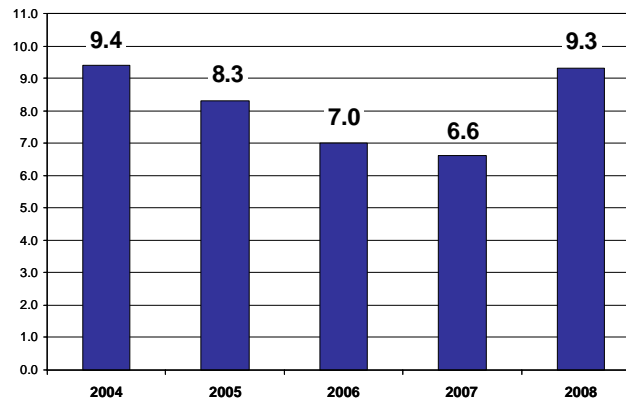

### Location & Climate

- Located in the southern area of the state
- Surrounded by Allendale, Bamberg, Colleton, Beaufort, and Jasper counties
- This region has an average temperature of 65.8 degrees with an annual average rainfall of 48.1 inches.

### Population

- Was 21,170 in 2007
- Estimated growth to 22,550 by 2015
- 2007 data was comprised of 43.5% White, 55.5% African-American, and 0.9% Other
- The Hispanic-Latino population has increased from 547 in 2000 to 650 in 2007, an 18.8% change.

### Labor Force

- Decreased from 7,880 in 2007 to 7,700 in 2008
- Employment declined from 7,360 in 2007 to 6,980 in 2008.
- Unemployment rate climbed from 6.6% in 2007 to 9.3% in 2008.

Unemployment Rates for Hampton County  
2004 - 2008