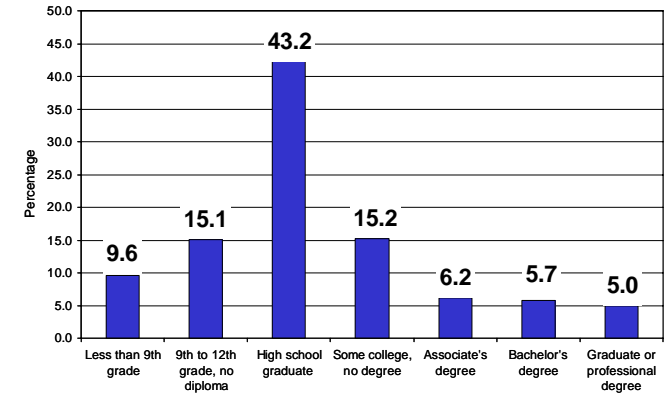

### Population

- Was 21,170 in 2007
- Estimated growth to 22,550 by 2015
- 2007 data was comprised of 43.5% White, 55.5% African-American, and 0.9% Other
- The Hispanic-Latino population has increased from 547 in 2000 to 650 in 2007, an 18.8% change.

### Labor Force

- Decreased from 7,880 in 2007 to 7,700 in 2008
- Employment declined from 7,360 in 2007 to 6,980 in 2008.
- Unemployment rate climbed from 6.6% in 2007 to 9.3% in 2008.

Unemployment Rates for Hampton County  
2004 - 2008

### Educational Attainment

Hampton County 2007